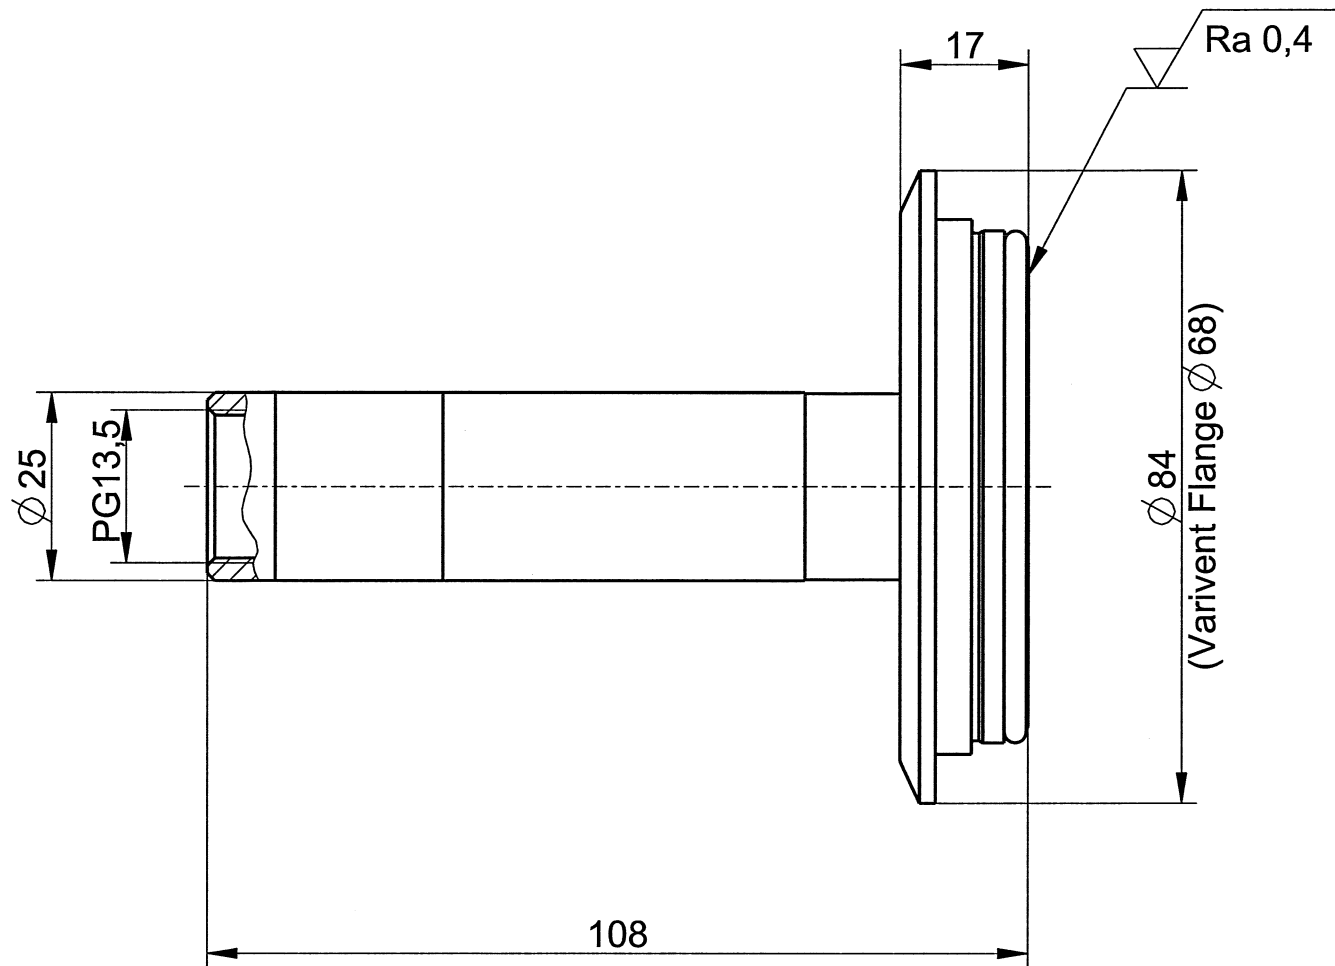

Property of Hamilton Bonaduz AG

Modell Nr.	237344	Änd. Nr.	
Modell Rev.	00-3-Freigegeben	Änd. Datum	
Objekttyp	ASSEM	Name	
Zeich. Rev.	00-2-Freigegeben		

Information in this document is valid only for the revision indicated and may be subject to change without notice!

Dimensions without tolerances are for information purpose only!

Flexifit VV-0

Mass		 [mm]	Scale	1/1
Material			Size	A4
Drawn	K.Ludwig	2016-01-15	Sheet	1/1
Checked	<i>C. Caminada Cca 1053</i>	<i>10.2.2016</i>	Rev.	00